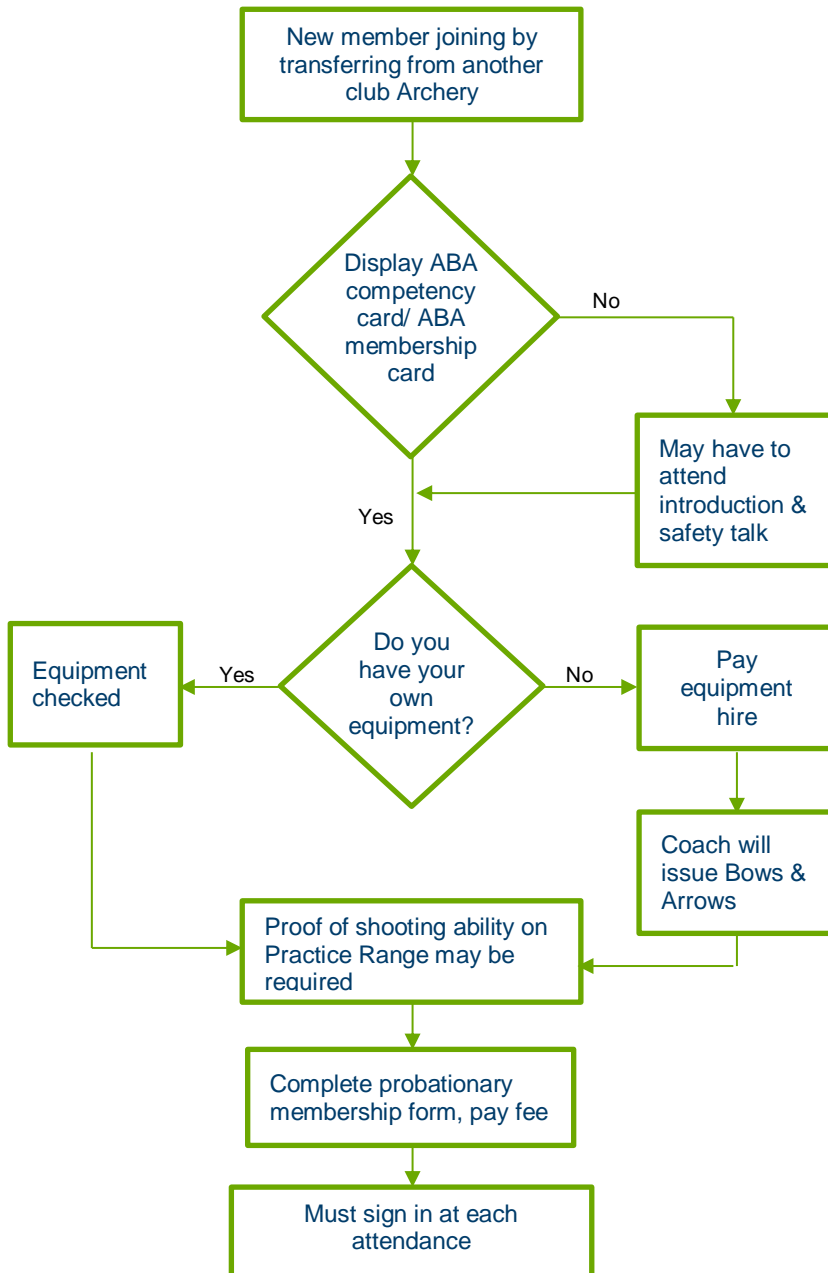

Lakeside Bowmen Inc.

How to Join New Member - Transferring from another Club

Webpage: www.lakesidebowmen.com.au

Facebook: www.facebook.com/groups/lakesidebowmen

ABA Membership give you:

- Insurance Coverage,
- Rights to attend local and Interclub shoots, National Championships, Regional and World IFAA Championships,
- Receive bi-monthly “Archery Action” magazine,
- Recognised as a full voting Club Member.

Other Local Rules:

- No alcohol whilst shooting,
- Must sign in at attendance,
- Must wear enclosed shoes on the ranges,
- Don't wear full camouflage clothing,
- No broadheads to be used on the ranges.

Club Facilities:

- Good kitchen, cold drinks, tea and coffee. Good Male and Female toilets,
- Club members who are deemed “range cleared” can shoot seven days per week on the ranges,
- Clubhouse open most Sunday mornings,
- Marked 80 yard sighting in range,
- IFAA 14 target International Range,
- Assistance from club experts with setting sights, using release aids and shooting form.